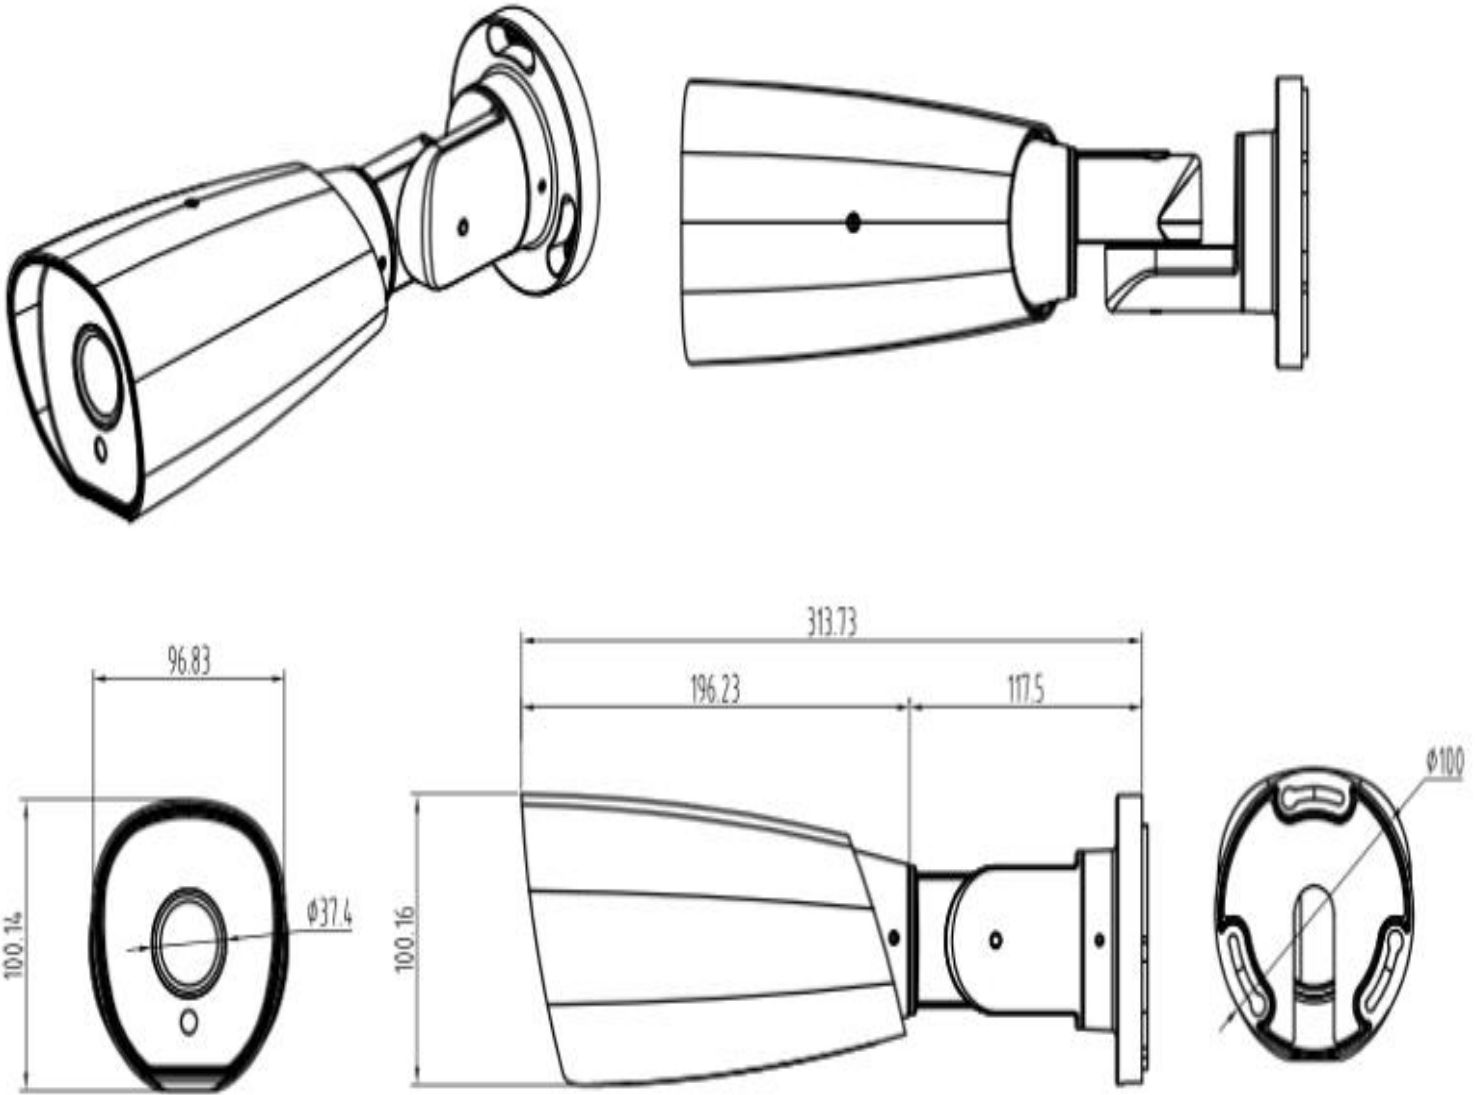

Dimensions & Connection Diagram:

✉ info@ivpro.in 🌐 www.ivpro.in

scan this
QR Code

Customer Care
care@ivpro.in

CE

FC

RoHS

Specifications are subject to change without notice.
iV-Pro is a trademark of iView Technologies Co, India & Hongkong.
Copyright 2017 iView Technologies Co. All rights reserved.