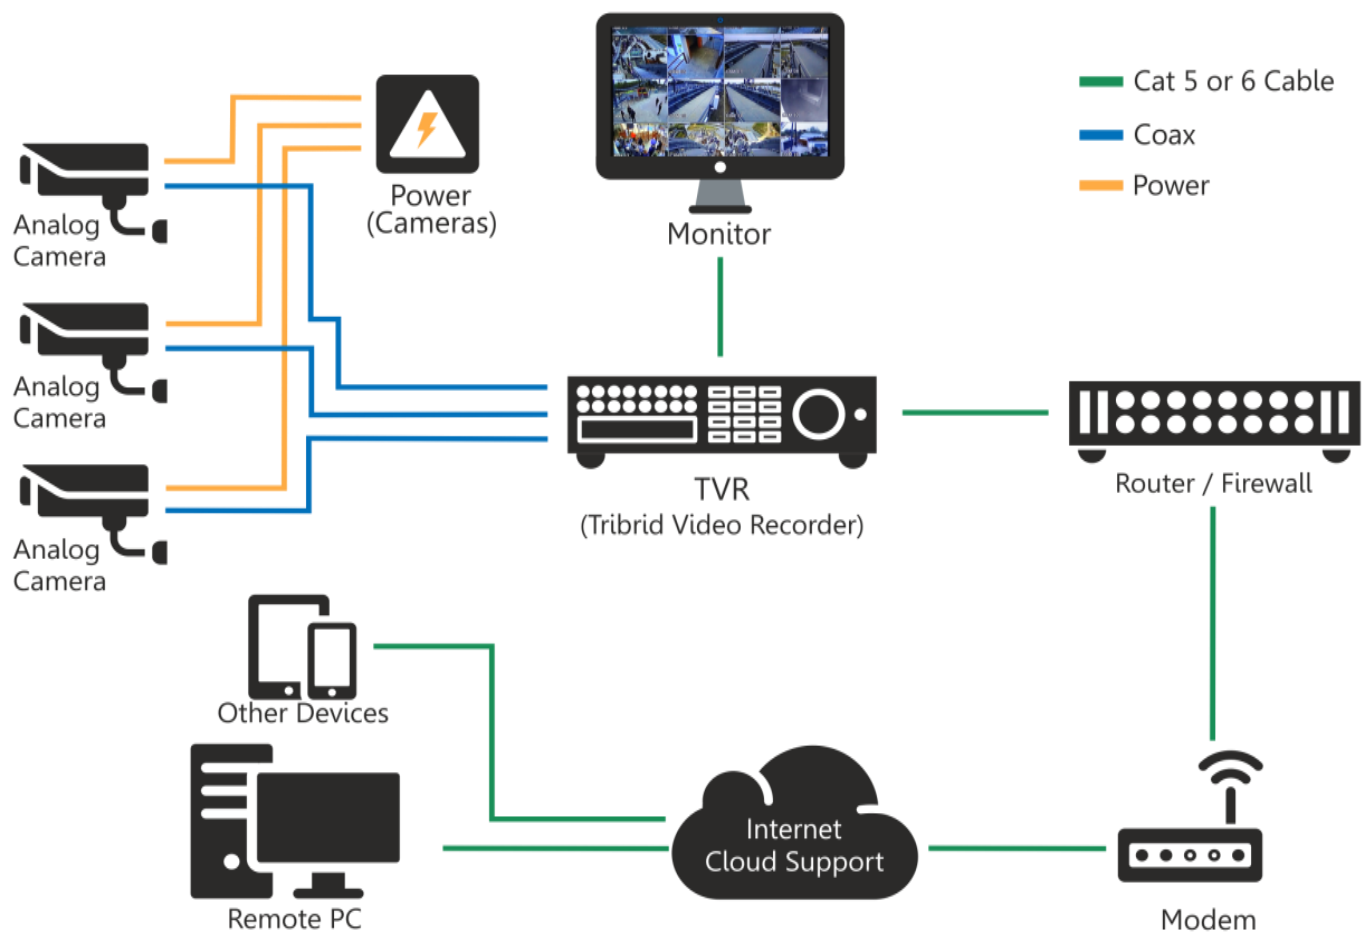

✉ info@ivpro.in 🌐 www.ivpro.in

scan this QR Code

Customer Care
care@ivpro.in

RoHS

Specifications are subject to change without notice.
iV-Pro is a trademark of iView Technologies Co, India & Hongkong.
Copyright 2017 iView Technologies Co. All rights reserved.