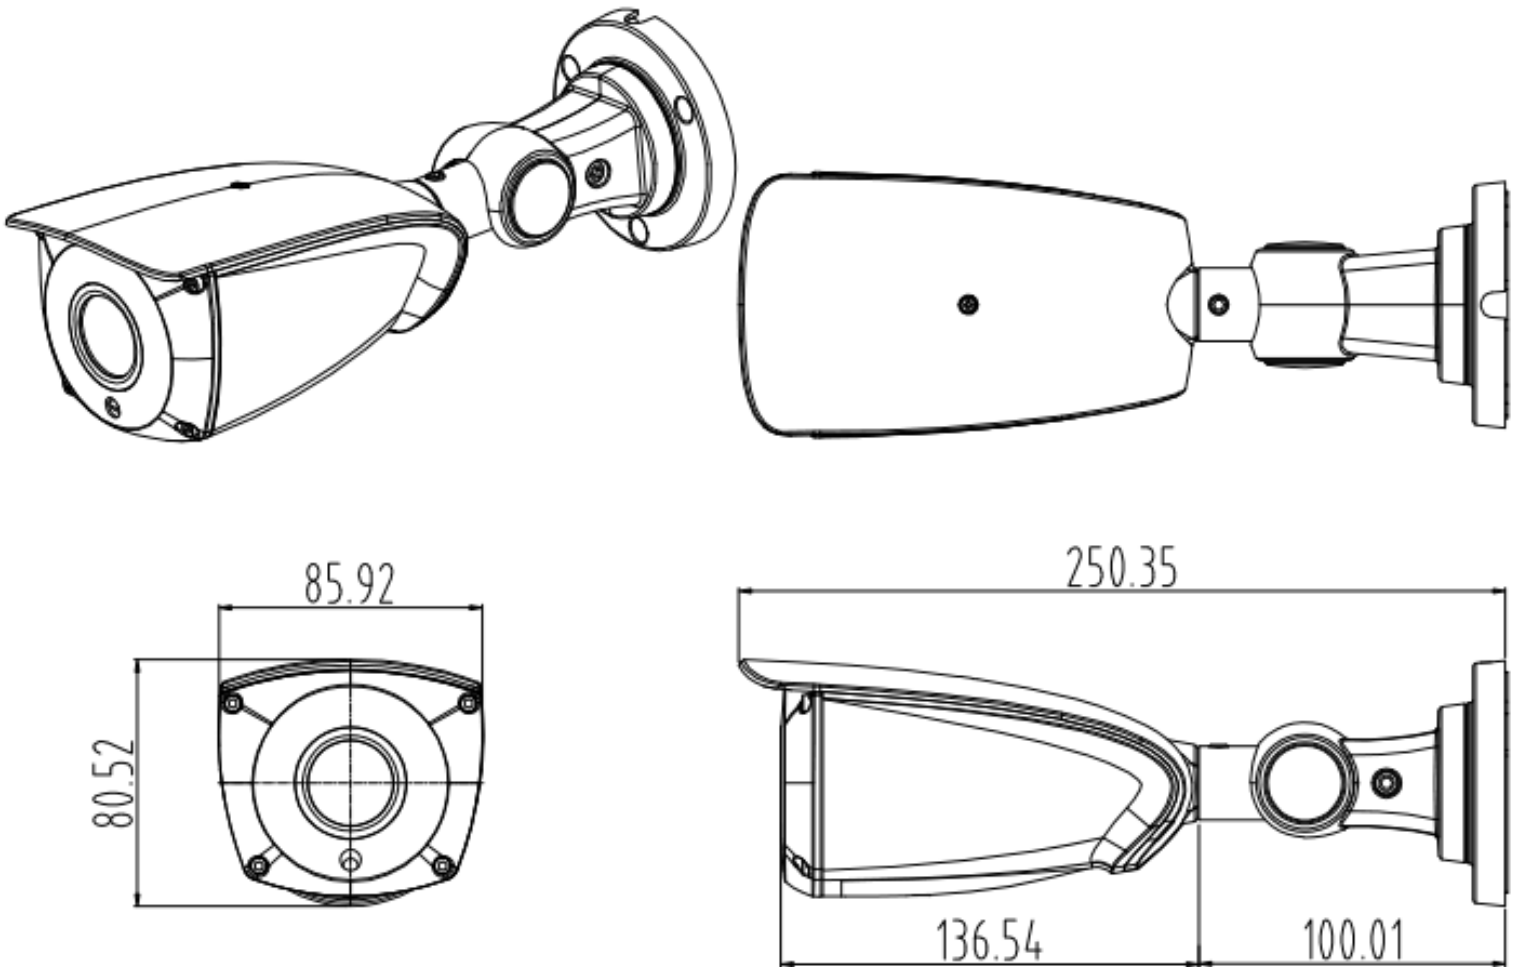

Dimensions & Connection Diagram:

✉ info@ivpro.in 🌐 www.ivpro.in

scan this
QR Code

Customer Care
care@ivpro.in

CE

FC

RoHS

Specifications are subject to change without notice.
iV-Pro is a trademark of iView Technologies Co, India & Hongkong.
Copyright 2017 iView Technologies Co. All rights reserved.