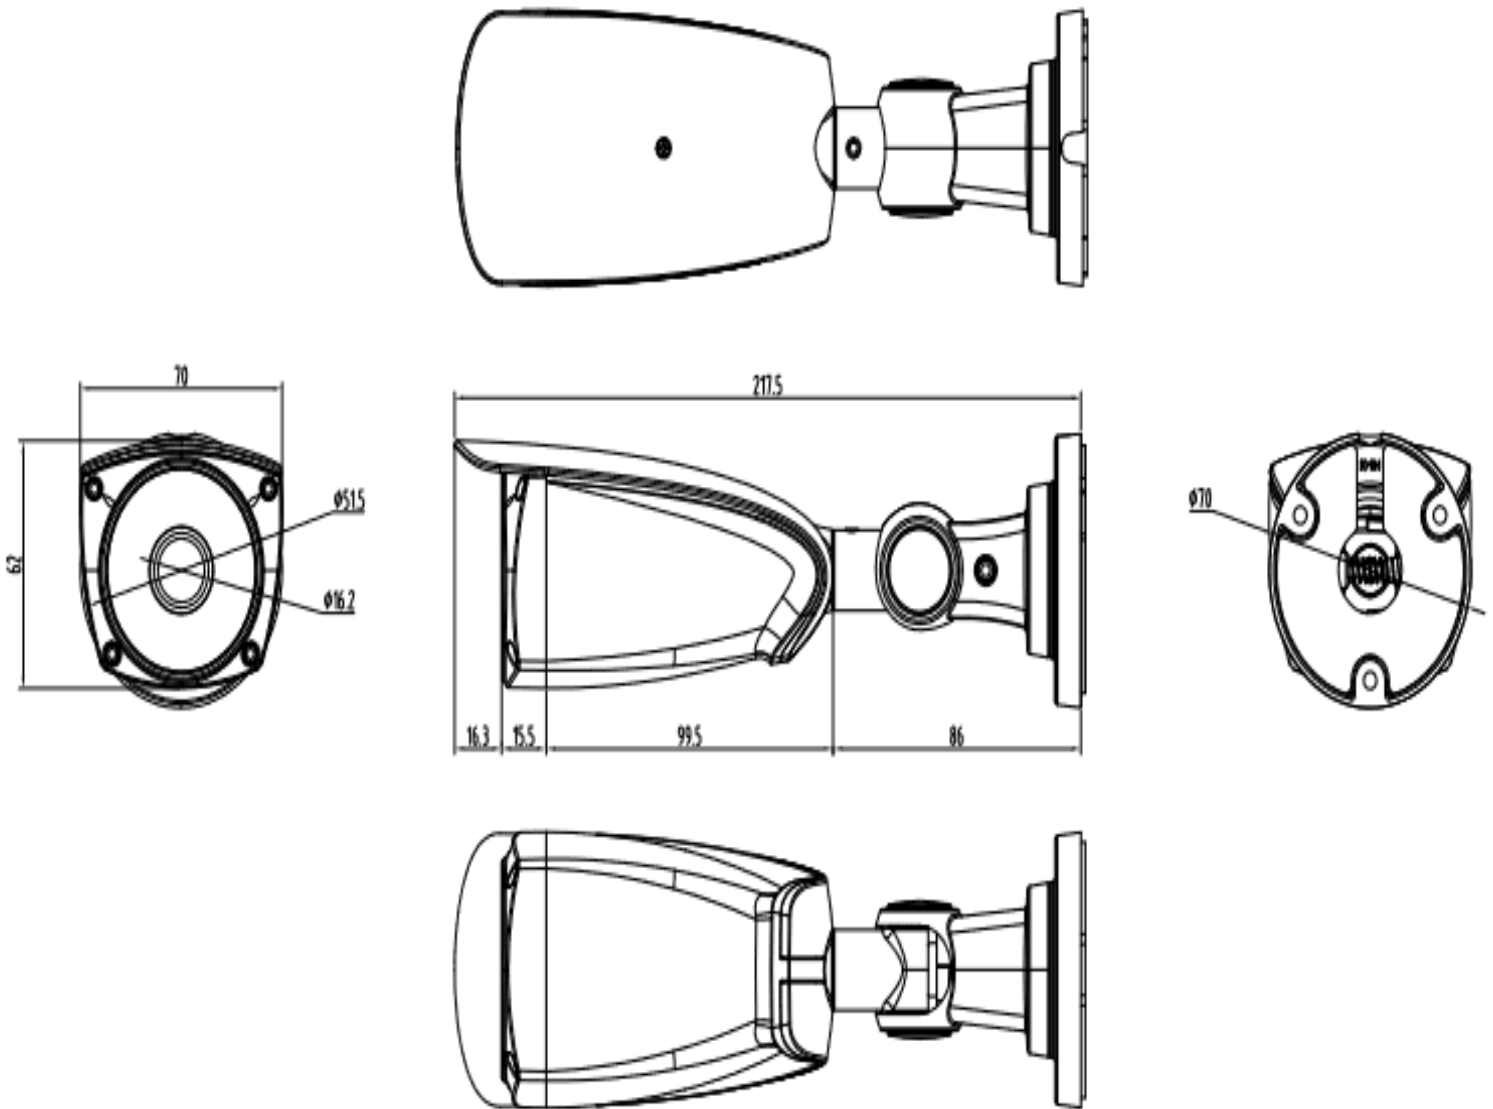

Dimensions & Connection Diagram:

✉ info@ivpro.in 🌐 www.ivpro.in

scan this
QR Code

Specifications are subject to change without notice.
iV-Pro is a trademark of iView Technologies Co, India & Hongkong.
Copyright 2017 iView Technologies Co. All rights reserved.