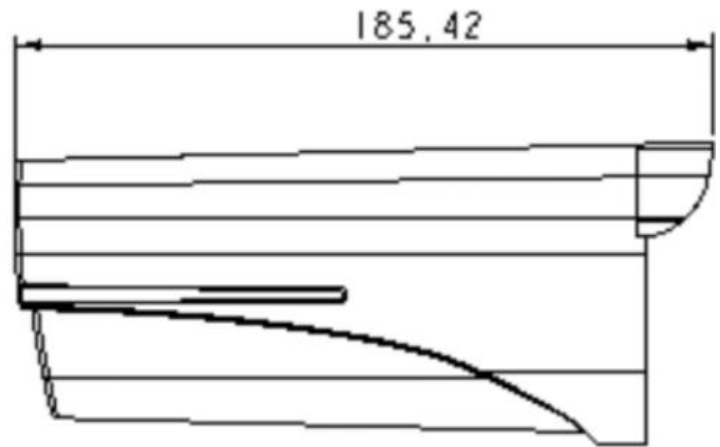

Dimensions & Connection Diagram:

✉ info@ivpro.in 🌐 www.ivpro.in

scan this
QR Code

Customer Care
care@ivpro.in

CE

FC

RoHS

Specifications are subject to change without notice.
iV-Pro is a trademark of iView Technologies Co, India & Hongkong.
Copyright 2017 iView Technologies Co. All rights reserved.