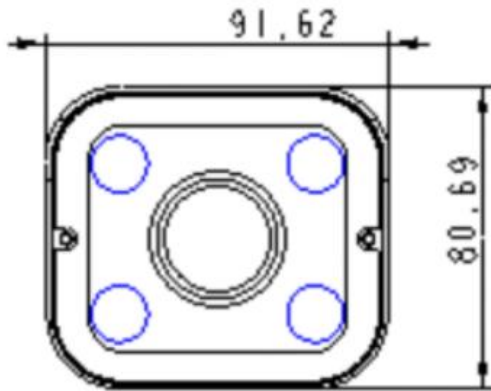

Dimensions & Connection Diagram:

✉ info@ivpro.in 🌐 www.ivpro.in

scan this
QR Code

Customer Care
care@ivpro.in

CE

FC

RoHS

Specifications are subject to change without notice.
iV-Pro is a trademark of iView Technologies Co, India & Hongkong.
Copyright 2017 iView Technologies Co. All rights reserved.