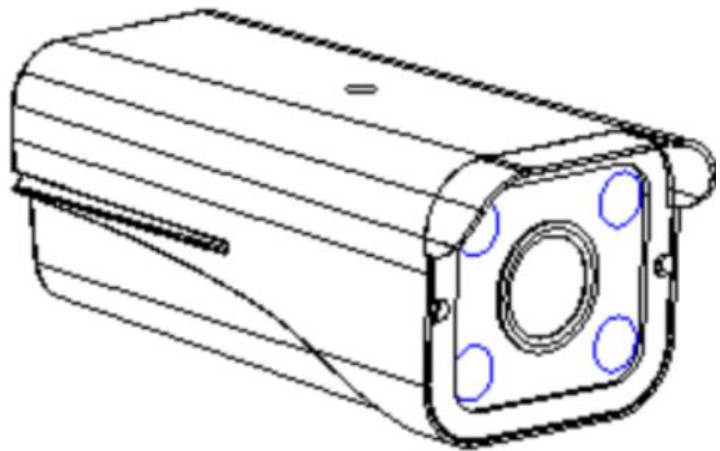

Dimensions & Connection Diagram:

✉ info@ivpro.in 🌐 www.ivpro.in

scan this
QR Code

Customer Care
care@ivpro.in

CE

FC

RoHS

Specifications are subject to change without notice.
iV-Pro is a trademark of iView Technologies Co, India & Hongkong.
Copyright 2017 iView Technologies Co. All rights reserved.