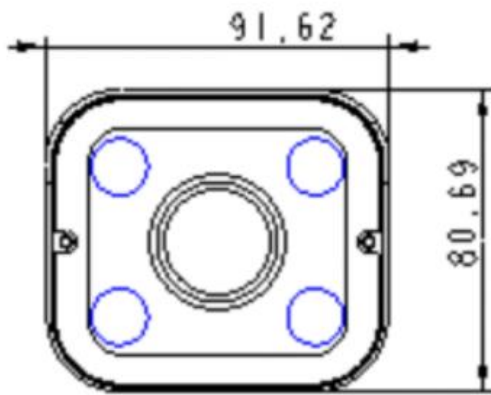

Dimensions & Connection Diagram:

✉ info@ivpro.in 🌐 www.ivpro.in

scan this
QR Code

Customer Care
care@ivpro.in

RoHS

Specifications are subject to change without notice.
iV-Pro is a trademark of iView Technologies Co, India & Hongkong.
Copyright 2017 iView Technologies Co. All rights reserved.