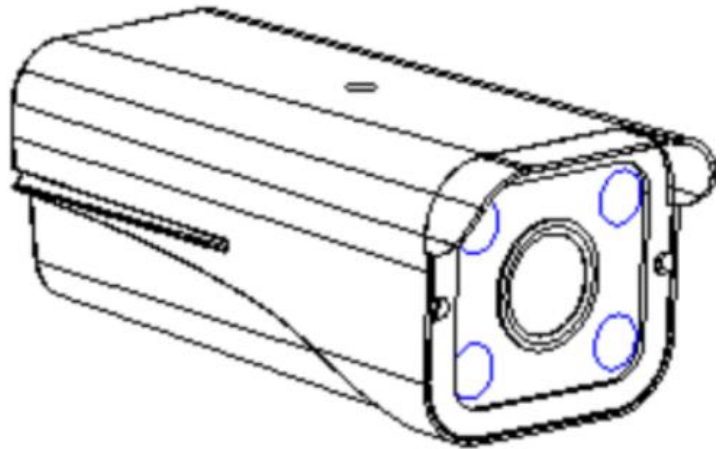

Dimensions & Connection Diagram:

✉ info@ivpro.in 🌐 www.ivpro.in

scan this
QR Code

Customer Care
care@ivpro.in

RoHS

Specifications are subject to change without notice.
iV-Pro is a trademark of iView Technologies Co, India & Hongkong.
Copyright 2017 iView Technologies Co. All rights reserved.