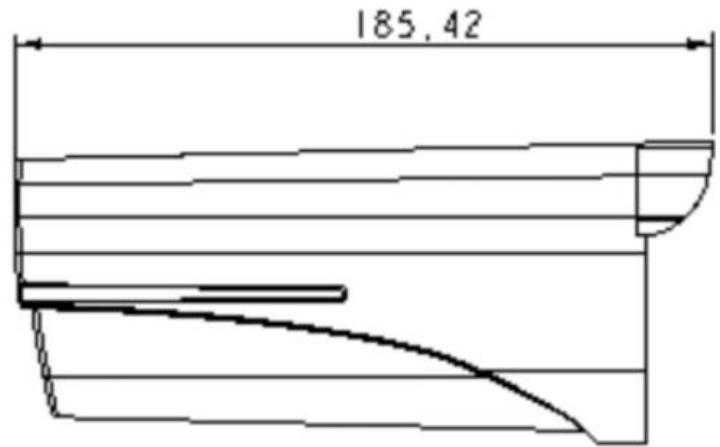

Dimensions & Connection Diagram:

✉ info@ivpro.in 🌐 www.ivpro.in

scan this
QR Code

Customer Care
care@ivpro.in

RoHS

Specifications are subject to change without notice.
iV-Pro is a trademark of iView Technologies Co, India & Hongkong.
Copyright 2017 iView Technologies Co. All rights reserved.