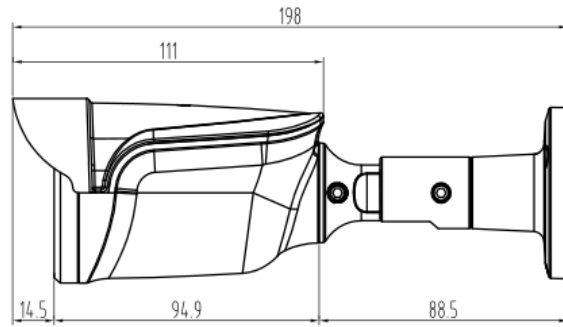

Dimensions & Connection Diagram:

✉ info@ivpro.in 🌐 www.ivpro.in

scan this QR Code

Customer Care
care@ivpro.in

Specifications are subject to change without notice.
iV-Pro is a trademark of iView Technologies Co, India & Hongkong.
Copyright 2017 iView Technologies Co. All rights reserved.