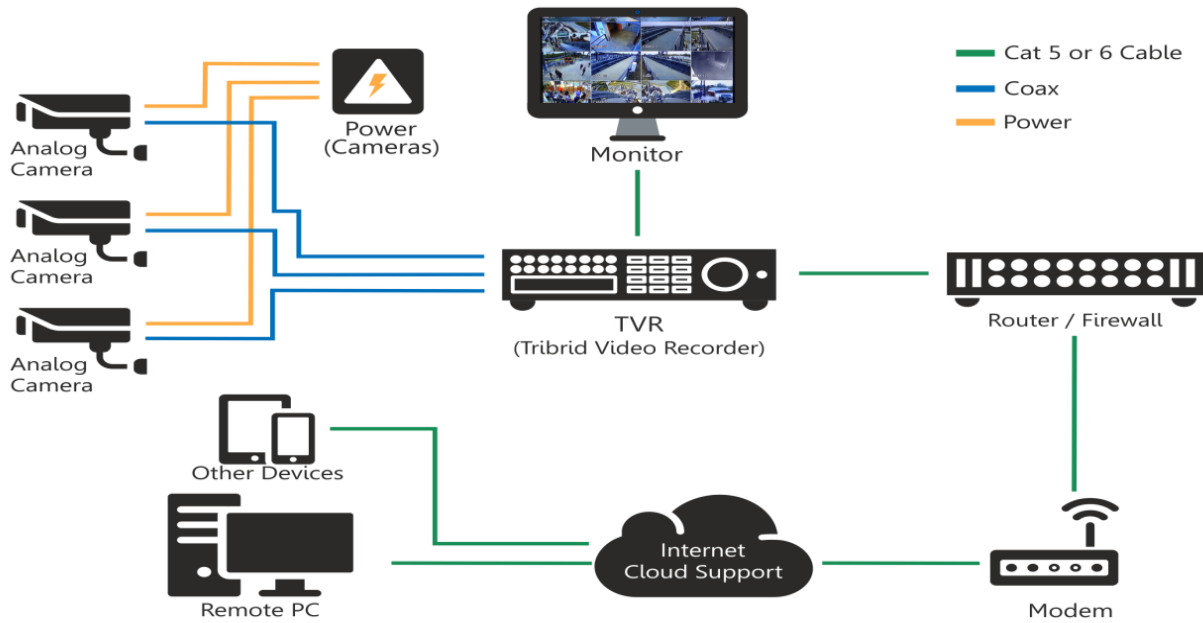

Dimensions & Connection Diagram:

✉ info@ivpro.in 🌐 www.ivpro.in

scan this QR Code

Customer Care
care@ivpro.in

Specifications are subject to change without notice.
iV-Pro is a trademark of iView Technologies Co, India & Hongkong.
Copyright 2017 iView Technologies Co. All rights reserved.